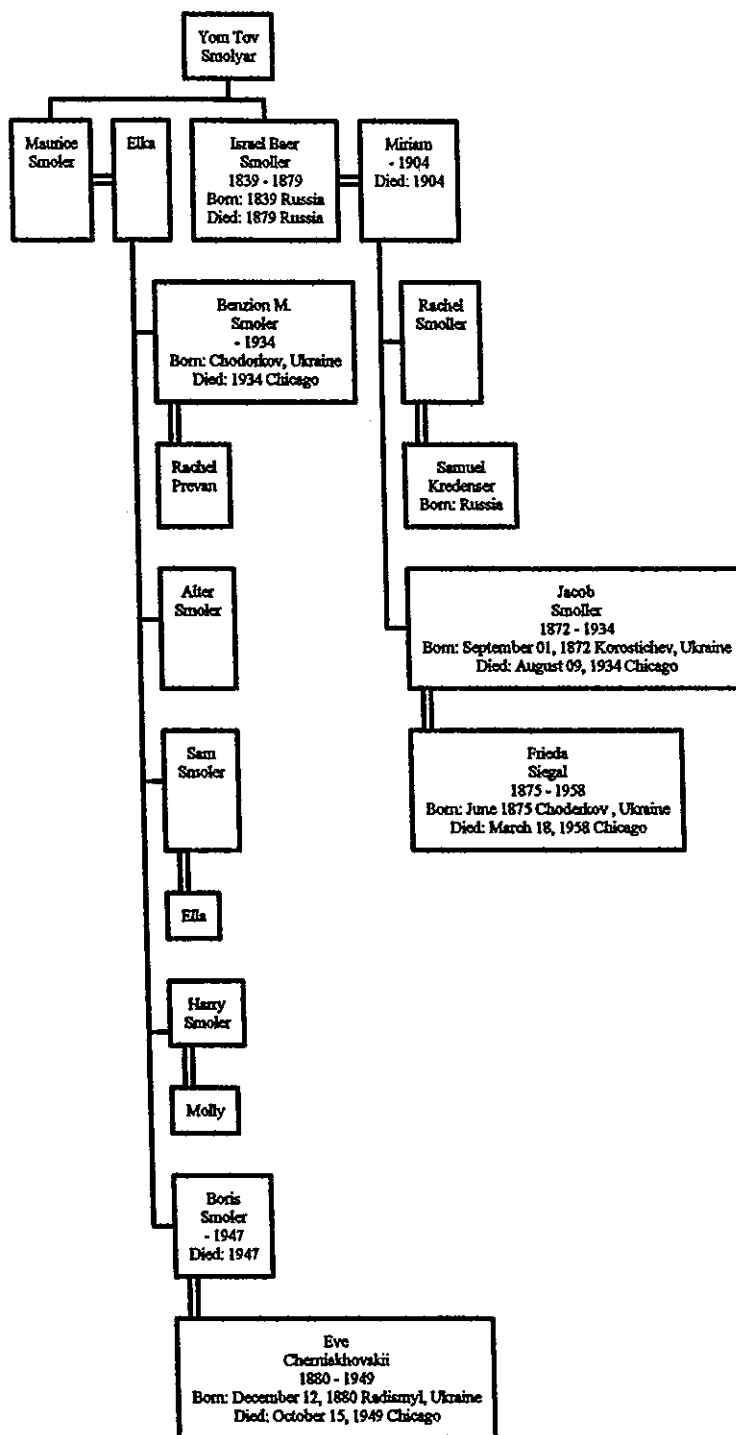

Descendants of Yom Tov Smolyar

Maurice Aaron Smoler = Rose Nathanson
1886 - 1966 - 1978
Born: 1886 Chodorokov, Ukraine Died: 1966 New York
Born: Polachok, Ukraine Died: 1978 New York

Irwin C. Smoler = Elsie Rubinstein
1923 - 1925 -
Born: January 13, 1923 Chicago Born: February 04, 1925 Brooklyn, NY