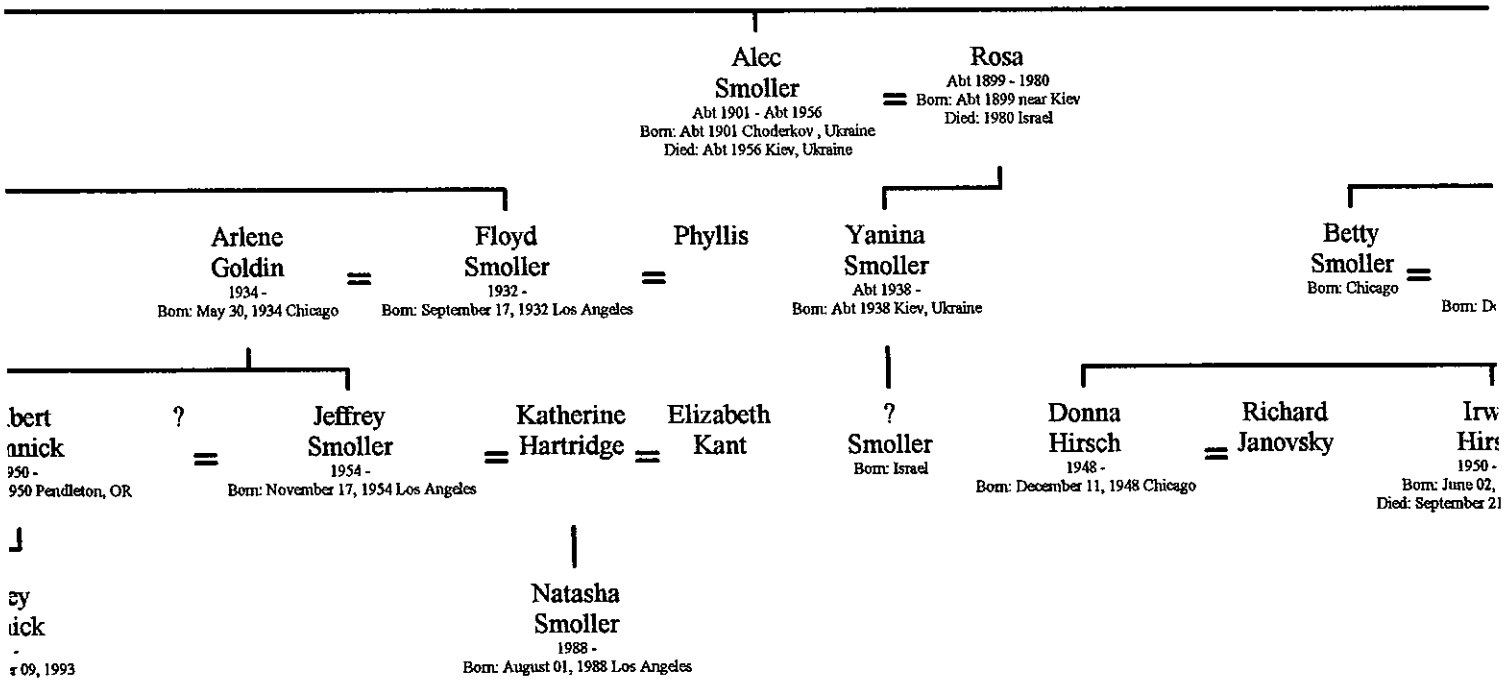

Tess Minnick
 1988 -
 Born: September 29, 1988

Casey Minnick
 1993 -
 Born: October 09, 1993

by
ick
r 09, 1993

Descendants of Jacob Smoller

Jacob Smoller = **Frieda Siegal**
 1872 - 1934 1875 - 1958
 Born: September 01, 1872 Korostichev, Ukraine Born: June 1875 Choderkov, Ukraine
 Died: August 09, 1934 Chicago Died: March 18, 1958 Chicago