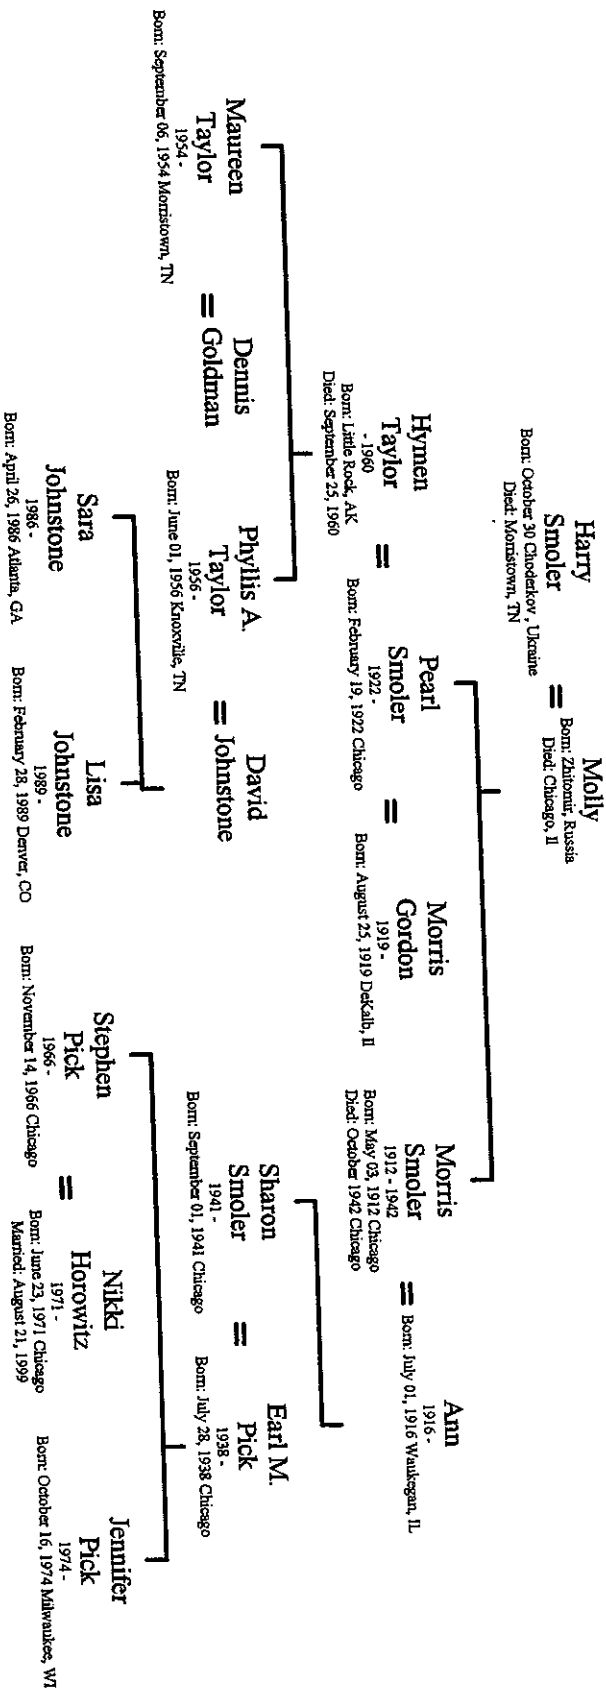

Descendants of Harry Smoler