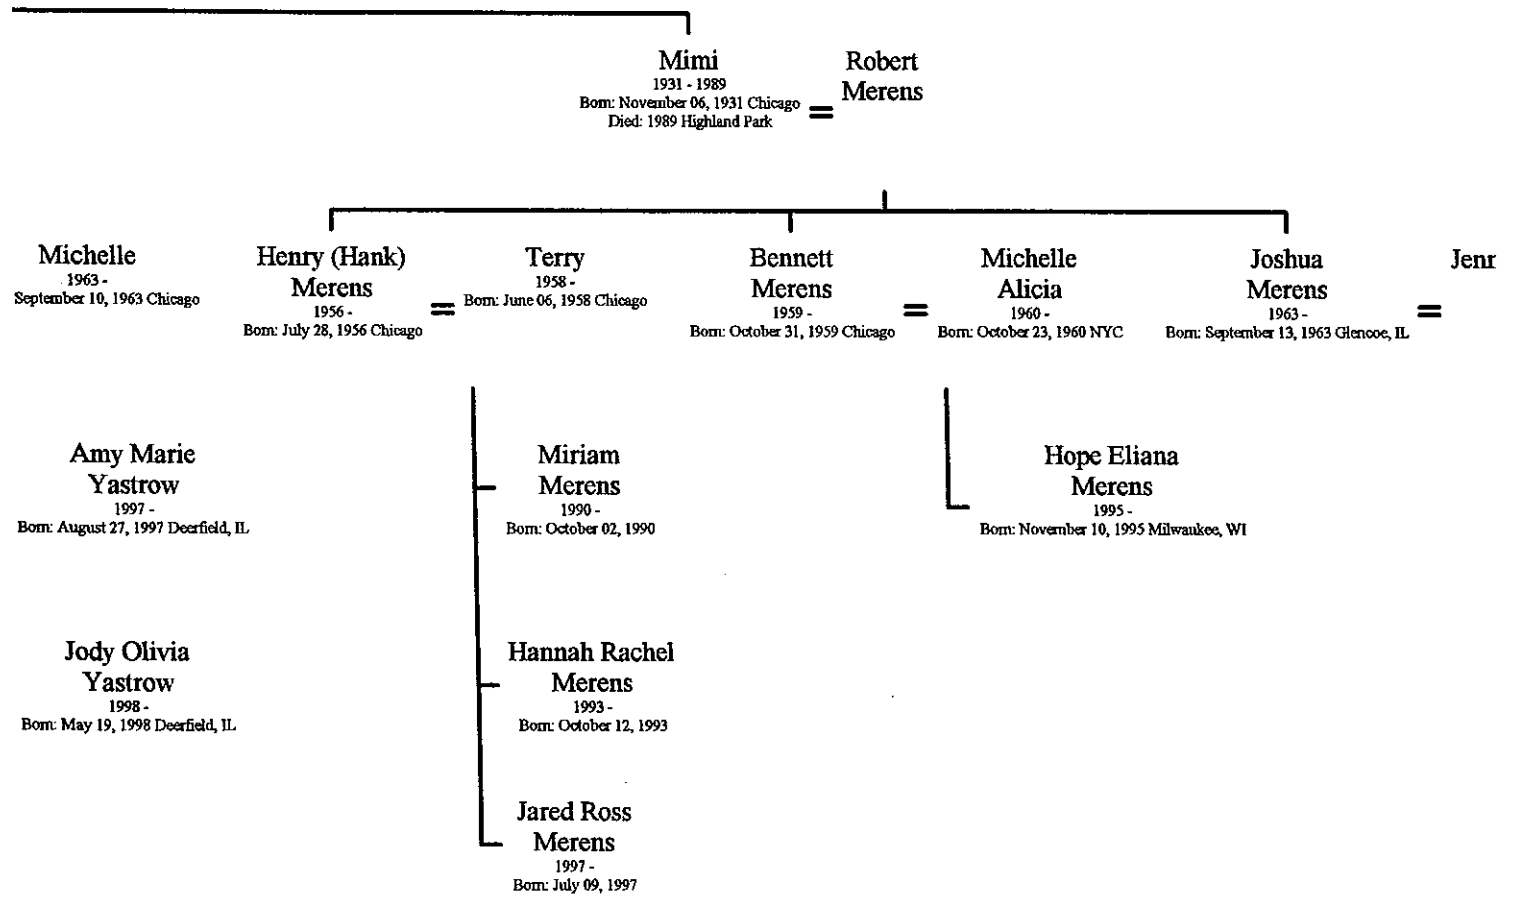

of Boris Smoler

Iva
Kukhovich
1909 - 1949
1880 Radomysl, Ukraine
15, 1949 Chicago